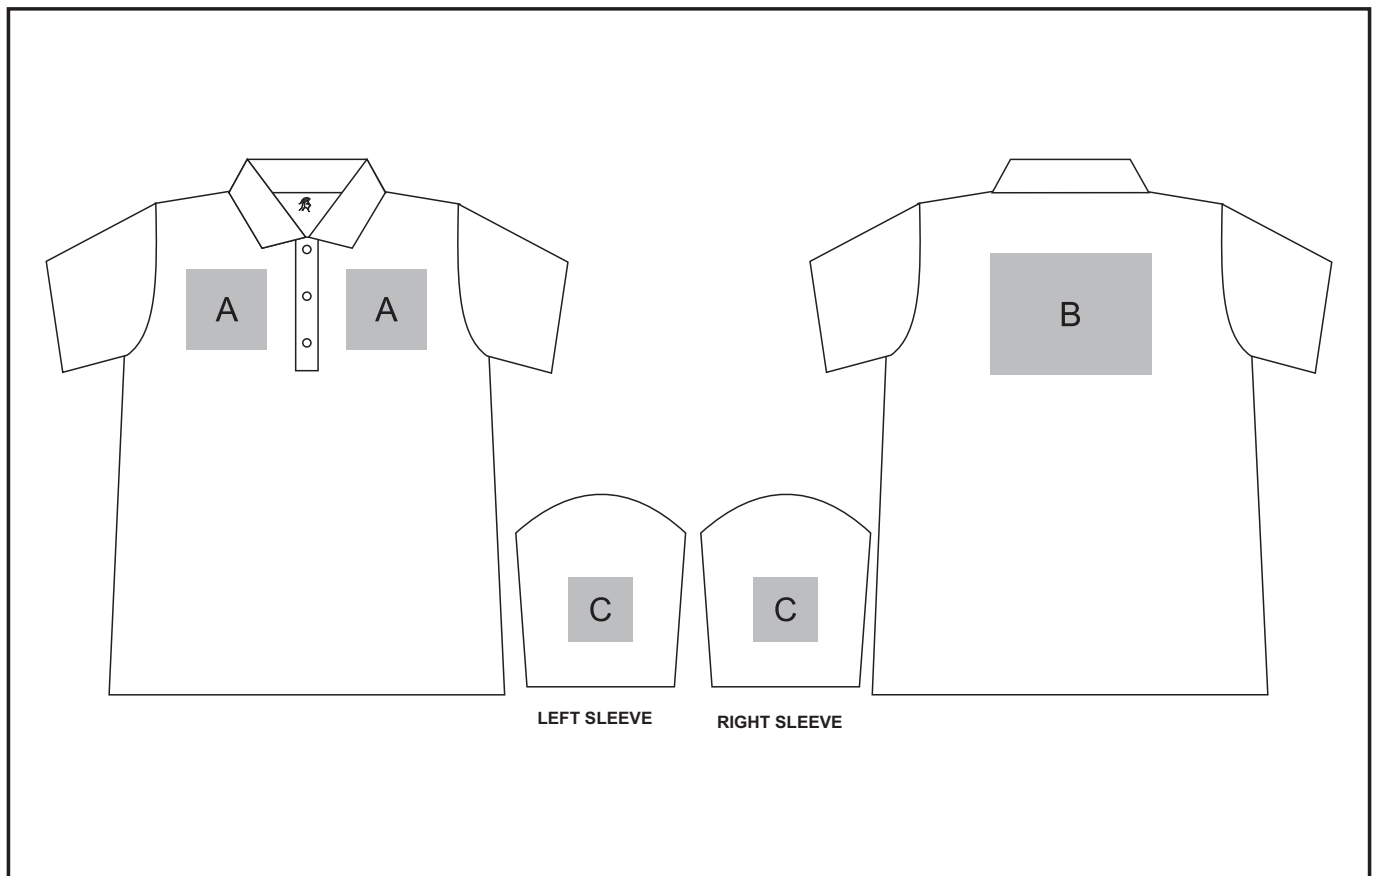

GP-7455

Astoria Golf Shirt - Ladies

Need to know:

- Includes 1-Position Embroidery **OR** 1-Position Digital Transfer (setup fee applies)
- **EMB/DTC inclusive parameters:** Left/Right Chest = 100mm x 100mm **OR** Back = 8000mm²
- Cannot guarantee a 100% straight branding on any clothing item with check or stripe detail
- Please note Pos D will be branded +/- 20mm from the top seam

Branding Options:

Position A

1. Embroidery (EMB) - 9 colours
Size: 100mm diameter
2. Digital Transfer Clothing (DTC) - Full colour
Size: 100mm wide x 100mm high

Position C

1. Embroidery (EMB) - 9 colours
Size: 80mm diameter
2. Digital Transfer Clothing (DTC) - Full colour
Size: 80mm wide x 80mm high

Position B

1. Embroidery (EMB) - 9 colours
Size: 200mm wide x 150mm high
2. Digital Transfer Clothing (DTC) - Full colour
Size: 210mm wide x 148mm high

Position D

1. Digital Transfer Clothing (DTC) - Full Colour
Size: 70mm wide x 20mm high